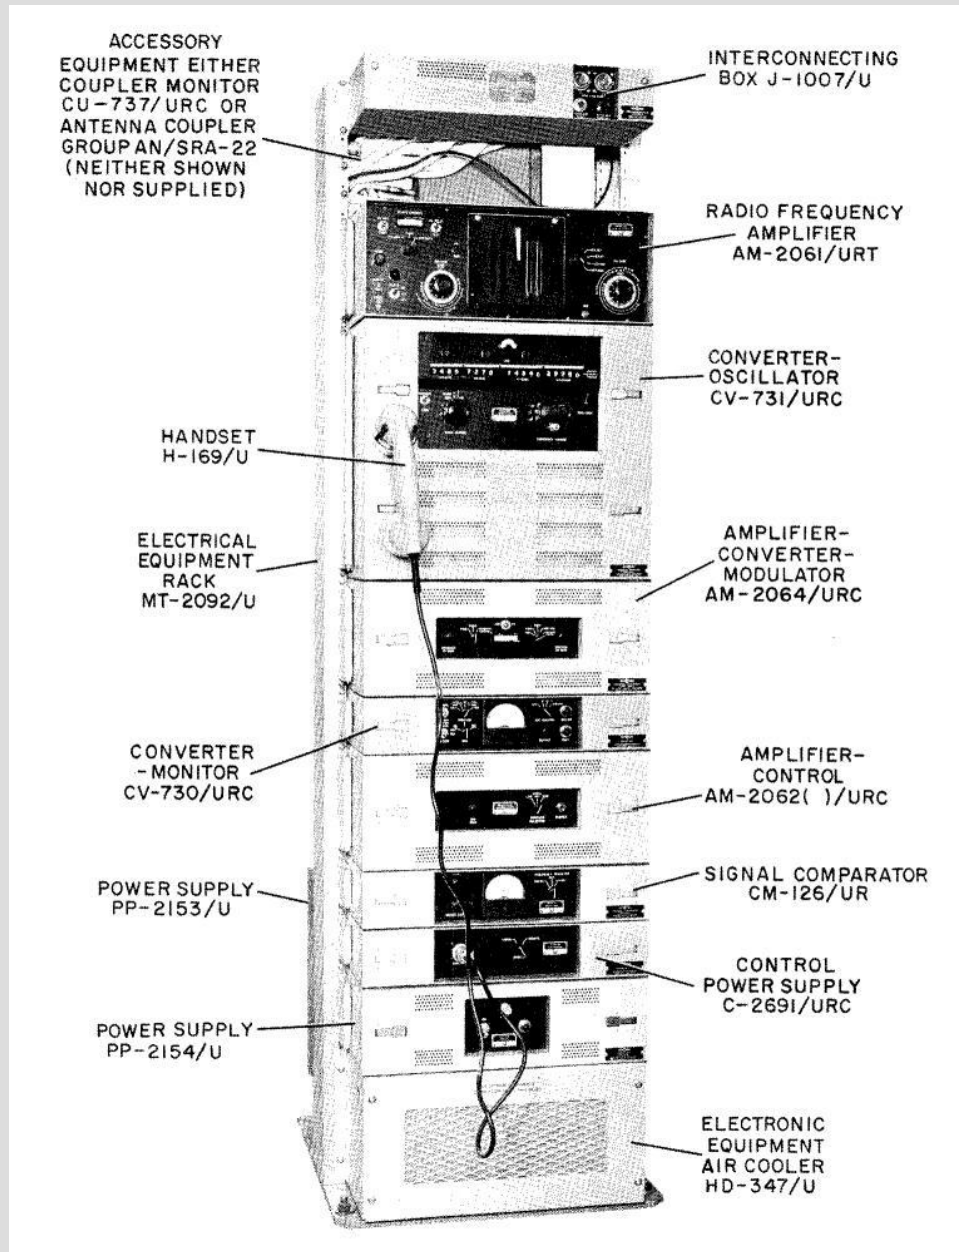

1950's SSB Trials

Local - 1950's Interim SSB

RCA SSB-1

Eldico S-100

500W AN/URC-32 SSB Transceiver

Where's the Microphone?

Record Communications

FOX SKED - 0400 - 9 JULY 1944 - WOOD, L. 819 10 47