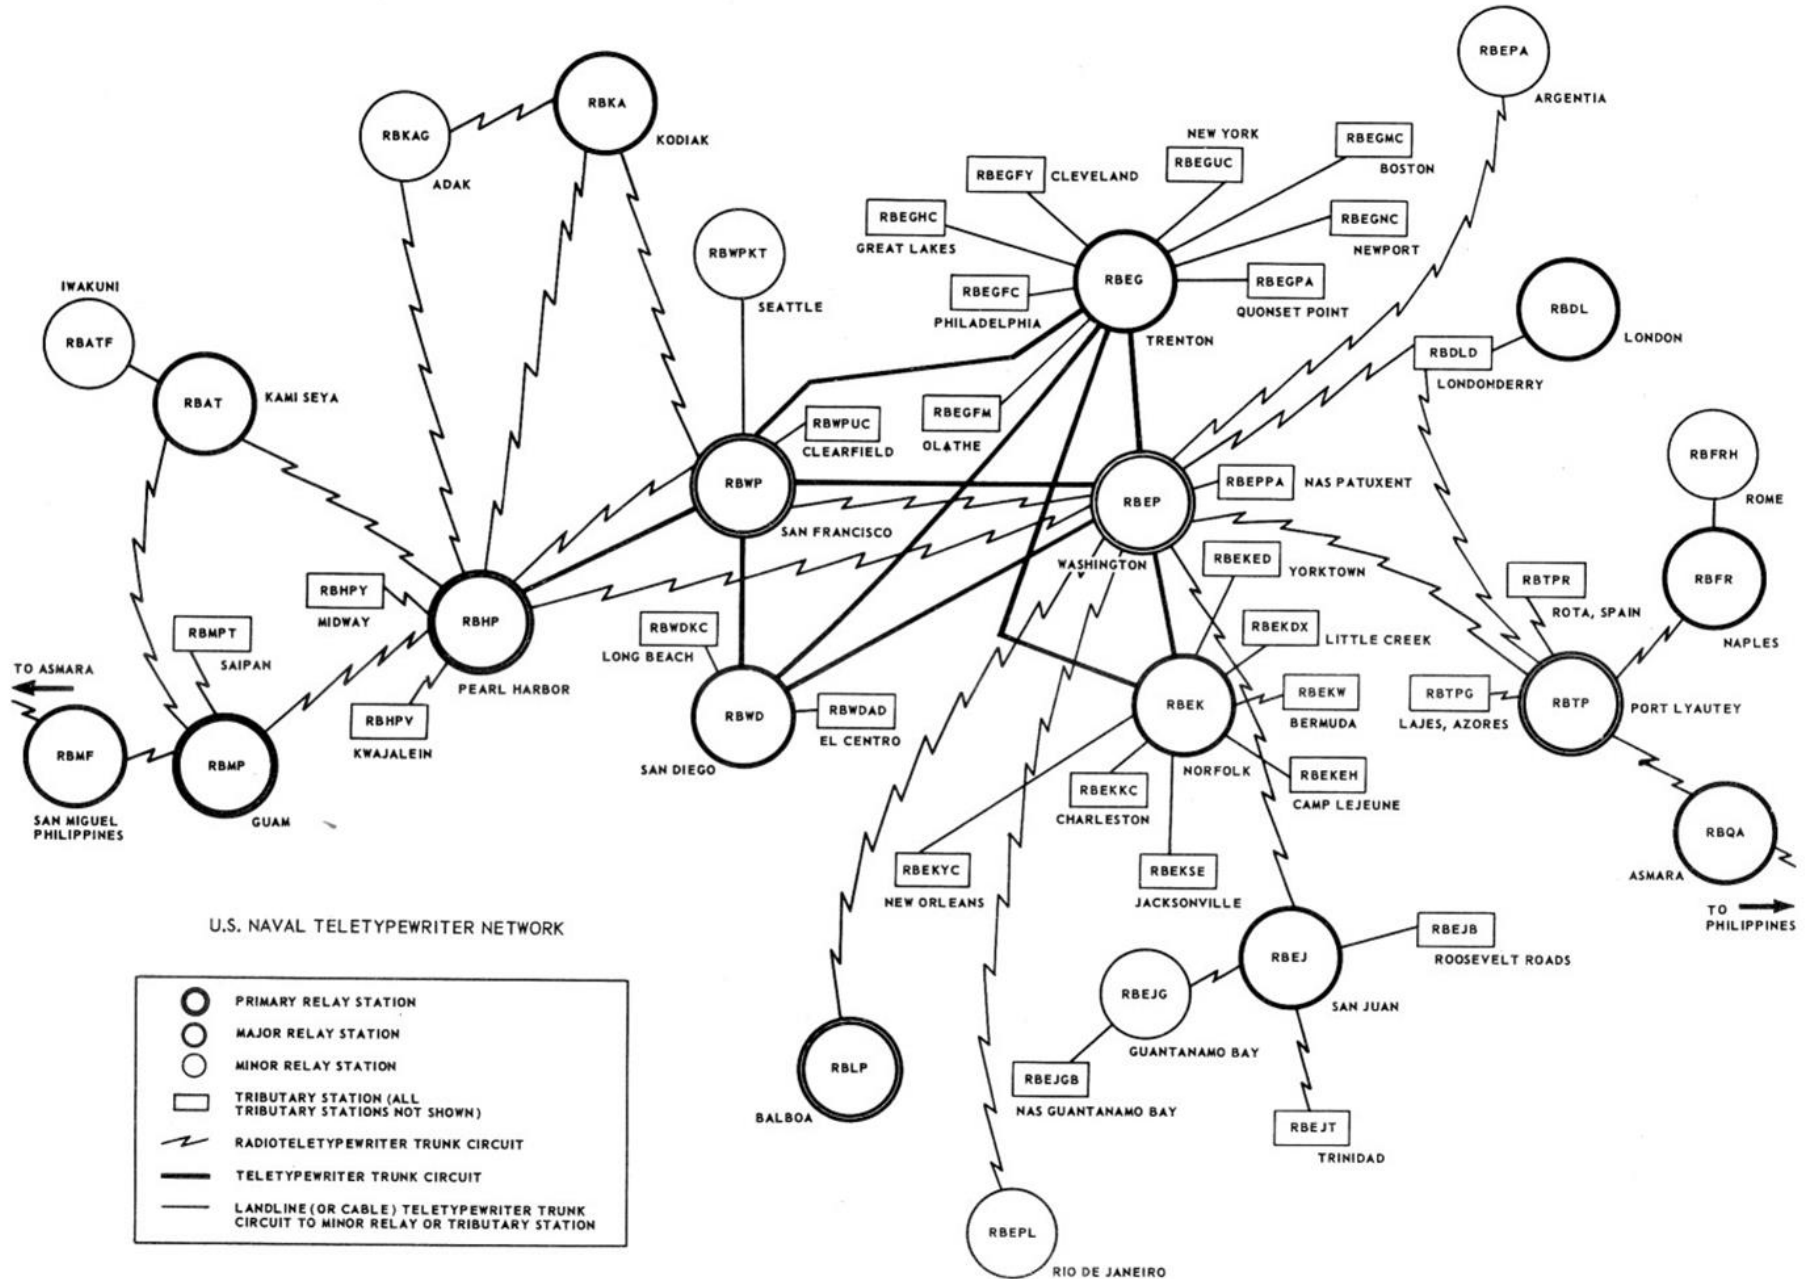

SSB Enabled "World Wide Web"