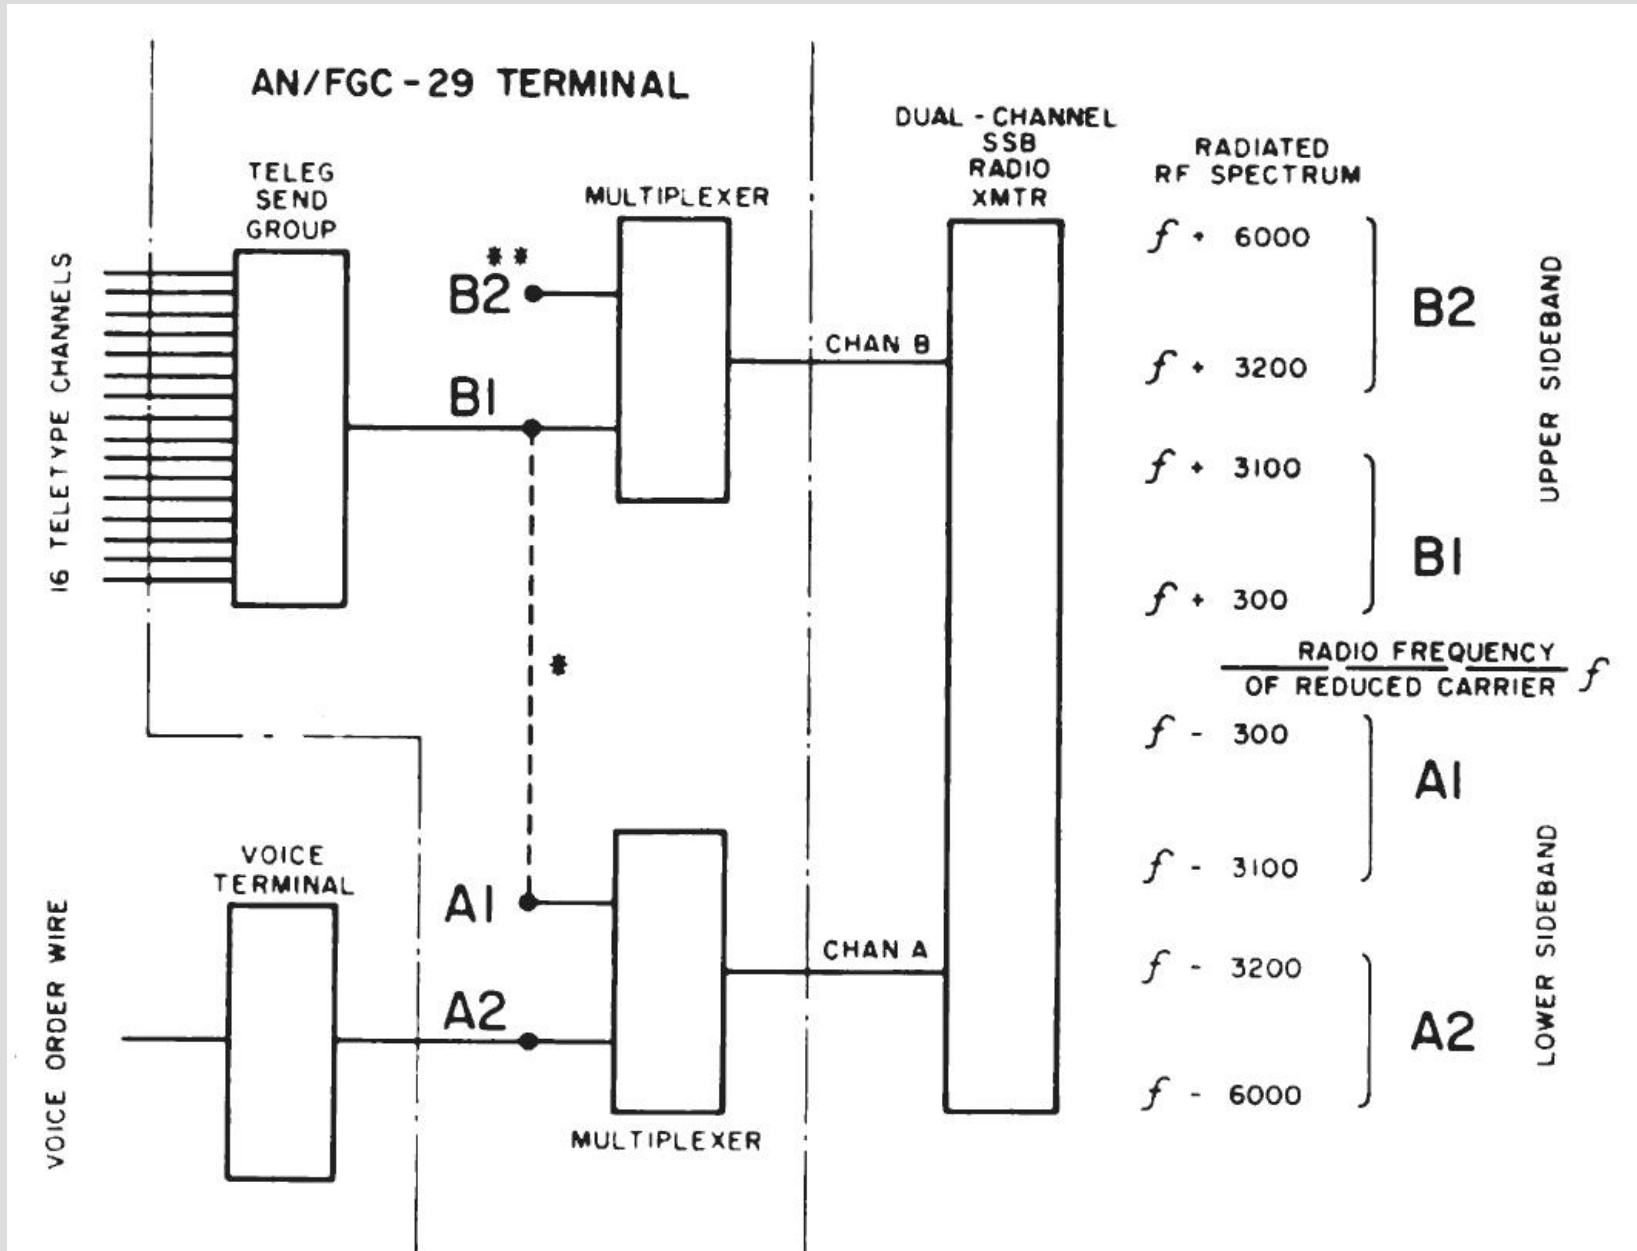

-30dB Carrier => 1 cps AFC

But Wait, There's More...

4 Sidebands, 64 RATT Channels
Single XMTR/RCVR Diversity

4ISB Diversity

WA3OCX

The Rig Here Is Homebrew, OM

J.N. 'Nick' England
Box 297, Rt. 1
Lexington Park
Maryland 20653